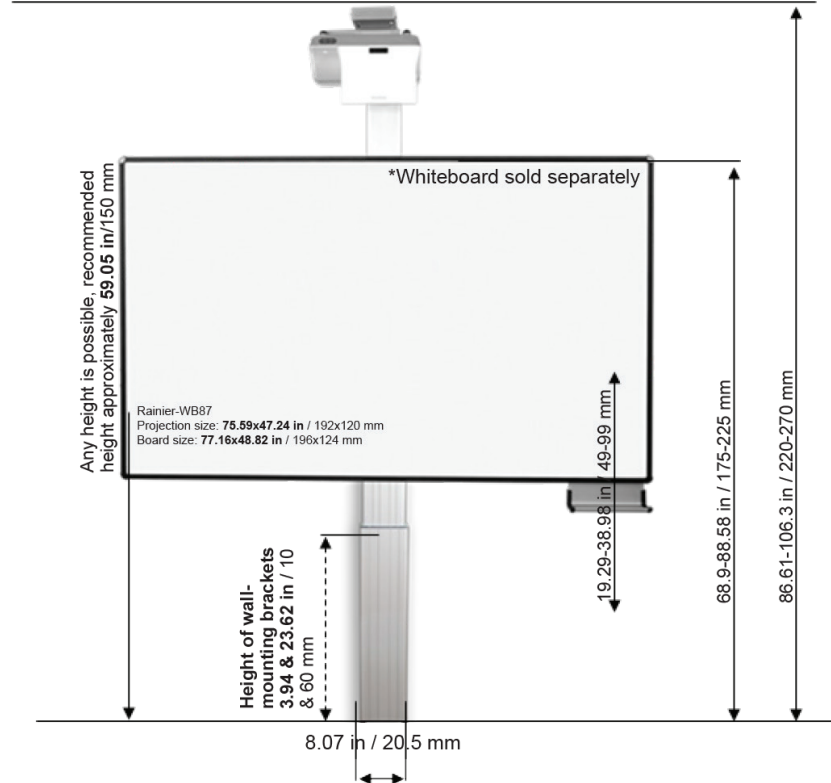

## Rainier IPD

Height Adjustable  
Wall Mount  
for  
Interactive  
Projectors

### More than mere mounting systems: essential interactive teaching tools.

Electrical height adjustable column system  
for wall mounting for interactive projectors.

Rainier-50CMCLM	Electrical height adjustable column for wall mounting or mobile use. For height adjustable or height adjustable and tilttable stands. For use with IP or IFPD, US-cable. 19.68 in / 50 cm vertical adjustment. Four button remote control.
Rainier-P8WBFRAME	Frame for height adjustable mounts. For use with Rainier-WB87 and Rainier-WB95. Includes projector mount for use with ProjectoWrite8.
Rainier-WB87	Whiteboard 87" (16:10), black frame, projection size: 75.59 x 47.24 in/192 x 120 cm, board size: 77.16 x 48.82 in/196 x 124 cm, four point wall mounting brackets, small pen tray.
Maximum Load	> 551.16 lbs / 250 kg
System Weight	Approx. 220.46 lbs / 100 kg