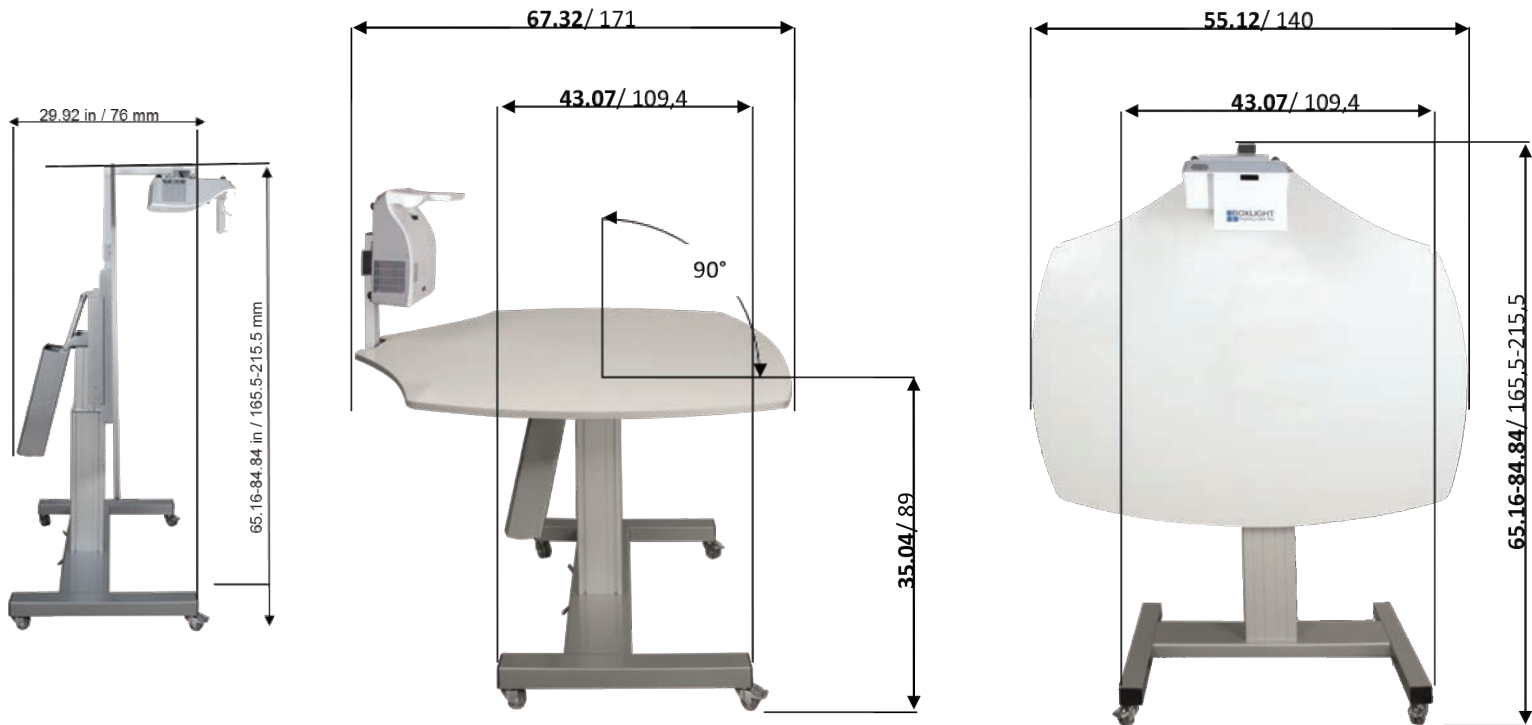

DeskBoard

Mobile Cart

DeskBoard

Mobile Cart

More than mere mounting systems: essential interactive teaching tools.

Mobile stand with electrical height adjustable and tiltable column system for interactive monitors from 46-100 inches.

Rainier-Mobile Base	Mobile base standard
Rainier-50CMCLM	Electrical height adjustable column for wall mounting or mobile use. For height adjustable or height adjustable and tiltable stands. For use with IP or IFP, US-cable. 19.68 in / 50 cm vertical adjustment. Four button remote control.
Rainier-TADJ	Frame for height adjustable and tiltable stands. For use with IP or IFPD.
Rainier-WBT65	Design study whiteboard, white projection surface, blue edge, projection size: 56.7 x 35.43 in / 144 x 90 cm, Board size: 67.32 x 55.12 in / 171 x 140 cm. Includes projector mount for ProjectoWrite8.
Maximum Load	> 551.16 lbs / 250 kg
System Weight	Approx. 220.46 lbs / 100 kg