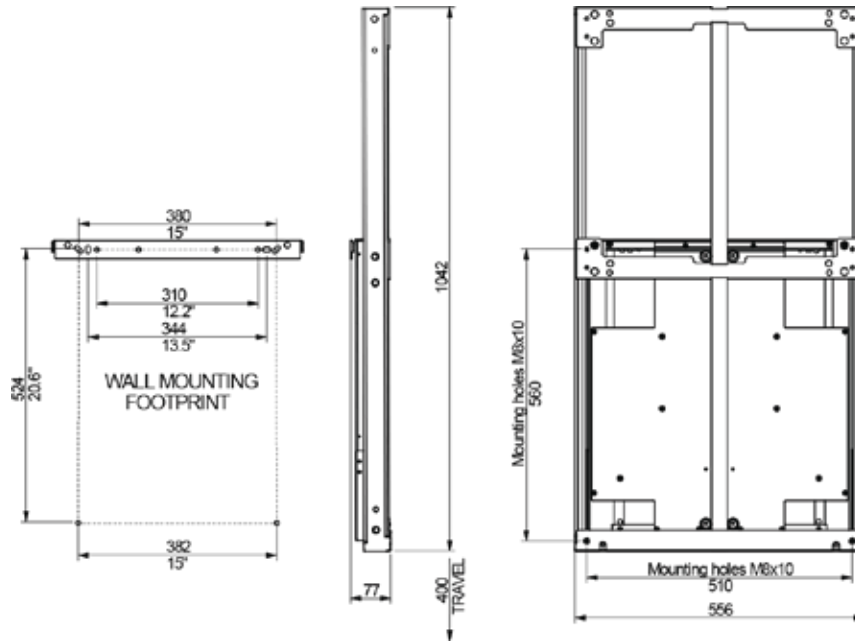

### Balance selection guide by screen weight

Balance 400H-40	0 lbs to 44 lbs
Balance 400H-70	40 lbs to 104 lbs
Balance 400H-90	95 lbs to 159 lbs

### Shipping Weights & Dimensions

Width	24 in / 610 mm
Height	42.75 in / 1086 mm
Depth	3.75 in / 95 mm
Weight	55 lbs / 25 kg

### Product Weights & Dimensions

Width	22 in / 556 mm
Height	41 in / 1042 mm
Depth	2.9 in / 76 mm
Weight	52.8 lbs / 24 kg
Material	Sheet steel. Zinc plated for corrosion protection.